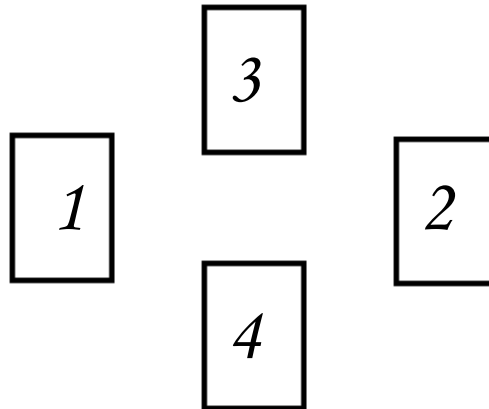

*Celtic Cross
Tarot Spread
with
Interpretative
Chart*

Relationship	Card Numbers	Meaning
Present position- Represents	1	
Immediate influences- Crosses	2	
Goal/Destiny Crowns	3	
Distant Past Behind	4	
Recent Past Beneath	5	
Future Influence Before	6	
The Questioner	7	
Environmental Factors	8	
Inner Emotions	9	
Final Result	10	

Basic Three Card Tarot Spread with Interpretative Chart

Relationship	Card Numbers	Meaning
Past	1	
Present	2	
Future	3	

Basic Four Card Tarot Spread with Interpretative Chart

Relationship	Card Numbers	Meaning
The core issue	1	
Should not do this	2	
Should do this	3	
Cause and effect-future	4	

Traditional Tree of Life, including the Daath Pack, Tarot Spread with Interpretative Chart

The Tree of Life and Daath Pack are to be read in three stages, no more than once a year. The three stages consists of 41 cards total, meaning the 10 card Tree of life and the 7 card Daath pack, should be spread out in formation, without reshuffling. The Daath Pack can be placed next to each Tree, without spreading them out until the Tree it is dedicated to has been read. The stages are as follows:

The Daath Pack Instructions: After pulling and casting the ten cards for the Tree of Life, the next seven cards are taken out of the deck and set to the side. These seven cards are to be used to qualify and enlarge upon each Tree of Life. Details of what is also going on.