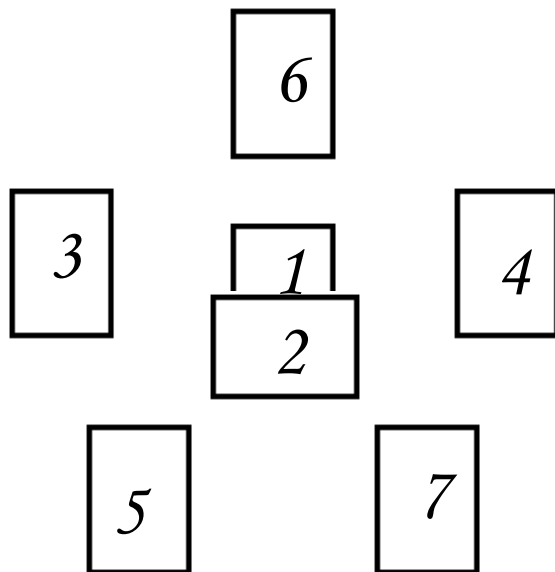

*Water Pentacle Spread
(Alchemical Eagle)*

Focus on womanhood, love, sensuality, sexuality, emotions, intuition, and dreaming in the querents' life.

What Elemental what chosen as a focus?

Question of the querent: _____

Relationship	Card Numbers	Meaning
Present condition	1	
Block/Interference	2	
Past Influence	3	
Future Possibility	4	
Key to Desires	5	
Desires	6	
Final Outcome	7