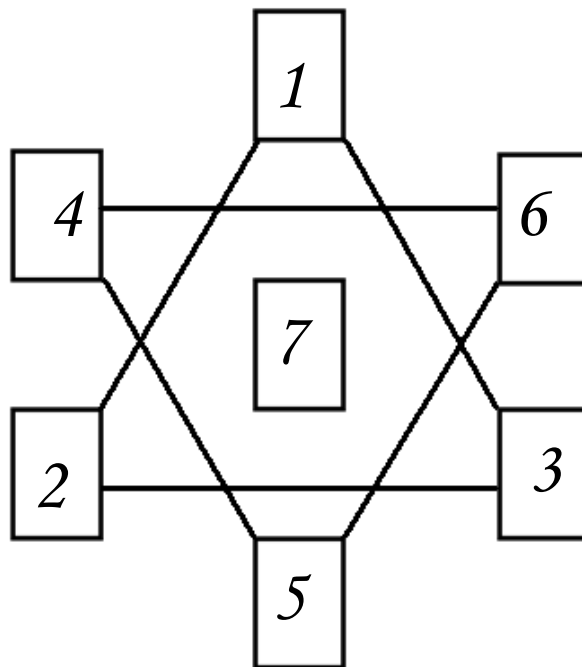

Relationship	Card Numbers	Meaning
Present condition	1	
Block/Interference	2	
Past Influence	3	
Future Possibility	4	
Key to Desires	5	
Desires	6	
Final Outcome	7	

Star of David Tarot Spread with Interpretative Chart

Traditional Tree of Life, including the Daath Pack, Tarot Spread with Interpretative Chart

The Tree of Life and Daath Pack are to be read in three stages, no more than once a year. The three stages consists of 41 cards total, meaning the 10 card Tree of life and the 7 card Daath pack, should be spread out in formation, without reshuffling. The Daath Pack can be placed next to each Tree, without spreading them out until the Tree it is dedicated to has been read. The stages are as follows: