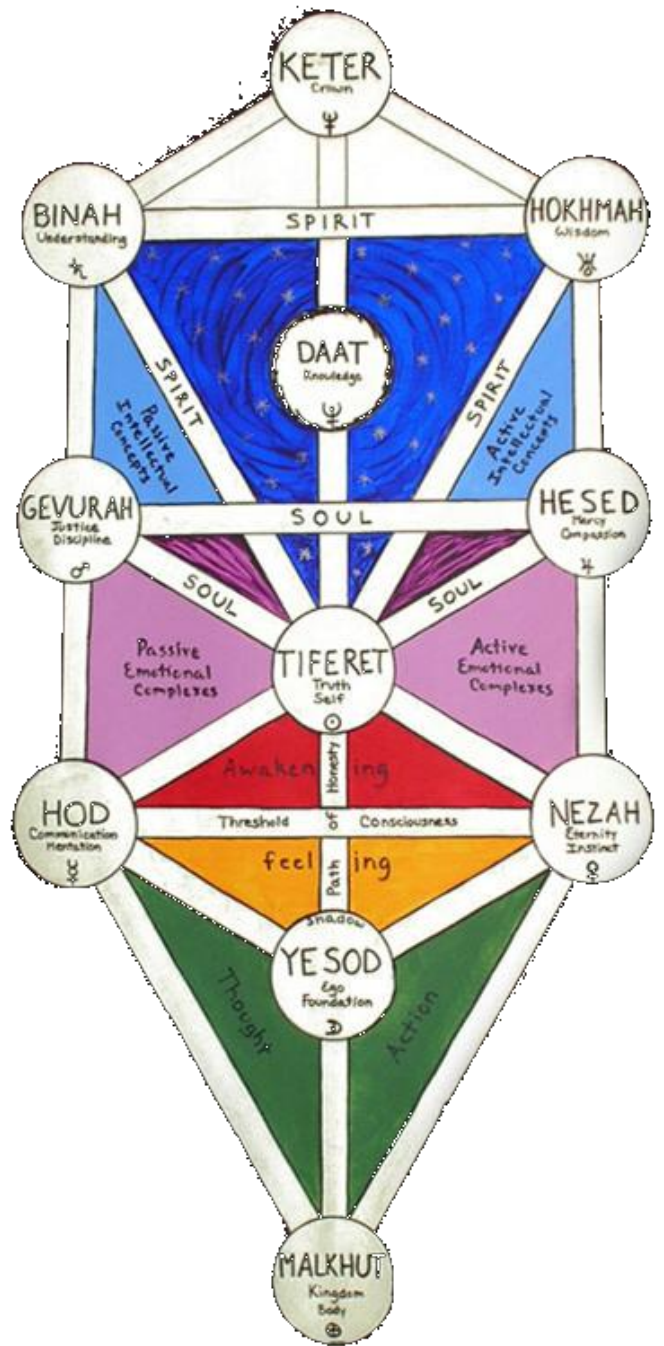

Five, Seven Card Elemental Pentacle Spreads

Querent may choose one or all elementals, however if all are chosen—then the Querent may only have this type of reading once a year.

Spirit Pentacle, or Fifth Element Spread

Relationship	Card Numbers	Meaning
Basic Personality	1	
Possessions	2	
Communication	3	
Domestic Life	4	
Love Life	5	
Work Life	6	
One-on-one relationships	7	
Major Changes	8	
Learning	9	
Achievements	10	
Social Life	11	
Mystical/Spiritual Life	12	
Querent Card Optional	13-Q	

Mirror of a Relationship
Tarot Spread with
Interpretative Chart

1	2
3	4
5	6
7	8
9	10
11	12
13	14

Relationship	Card Numbers	Meaning
How the querent sees him/herself	1	
How the partner sees the querent	2	
How the querent sees the relationship	3	
How the partner sees it	4	
What the querent wants	5	
What the partner wants	6	
What the querent needs	7	
What the partner needs	8	
Influences acting in favor of the querent	9	
Influences acting against the partner	10	
Influences acting in favor of the querents partner	11	
Influences acting against the querents partner	12	
What the querent needs to do	13	
What the partner needs to do	14	

Traditional Tree of Life, including the Daath Pack, Tarot Spread with Interpretative Chart

The Tree of Life and Daath Pack are to be read in three stages, no more than once a year. The three stages consists of 41 cards total, meaning the 10 card Tree of life and the 7 card Daath pack, should be spread out in formation, without reshuffling. The Daath Pack can be placed next to each Tree, without spreading them out until the Tree it is dedicated to has been read. The stages are as follows: