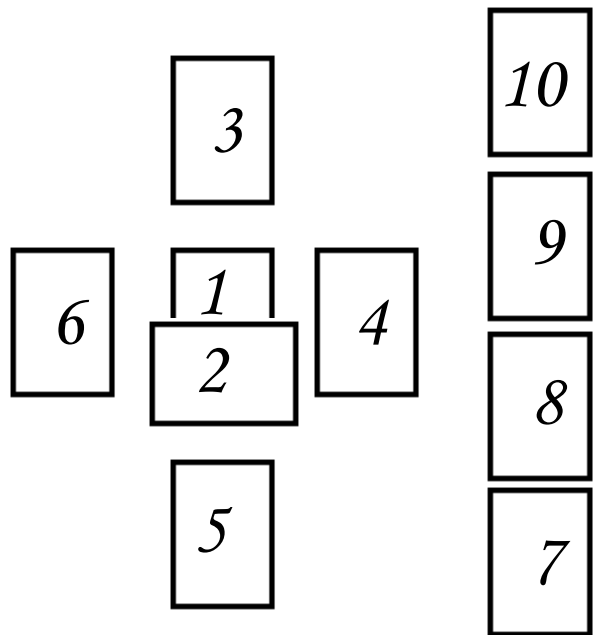

*Celtic Cross
Tarot Spread
with
Interpretative
Chart*

Relationship	Card Numbers	Meaning
Present position- Represents	1	
Immediate influences- Crosses	2	
Goal/Destiny Crowns	3	
Distant Past Behind	4	
Recent Past Beneath	5	
Future Influence Before	6	
The Questioner	7	
Environmental Factors	8	
Inner Emotions	9	
Final Result	10	

Basic Three Card Tarot Spread with Interpretative Chart

Relationship	Card Numbers	Meaning
Past	1	
Present	2	
Future	3	

Basic Four Card Tarot Spread with Interpretative Chart

Relationship	Card Numbers	Meaning
The core issue	1	
Should not do this	2	
Should do this	3	
Cause and effect-future	4	

Mirror of a Relationship
Tarot Spread with
Interpretative Chart

1	2
3	4
5	6
7	8
9	10
11	12
13	14

Relationship	Card Numbers	Meaning
How the querent sees him/herself	1	
How the partner sees the querent	2	
How the querent sees the relationship	3	
How the partner sees it	4	
What the querent wants	5	
What the partner wants	6	
What the querent needs	7	
What the partner needs	8	
Influences acting in favor of the querent	9	
Influences acting against the partner	10	
Influences acting in favor of the querents partner	11	
Influences acting against the querents partner	12	
What the querent needs to do	13	
What the partner needs to do	14	

Traditional Tree of Life, including the Daath Pack, Tarot Spread with Interpretative Chart

The Tree of Life and Daath Pack are to be read in three stages, no more than once a year. The three stages consists of 41 cards total, meaning the 10 card Tree of life and the 7 card Daath pack, should be spread out in formation, without reshuffling. The Daath Pack can be placed next to each Tree, without spreading them out until the Tree it is dedicated to has been read. The stages are as follows: