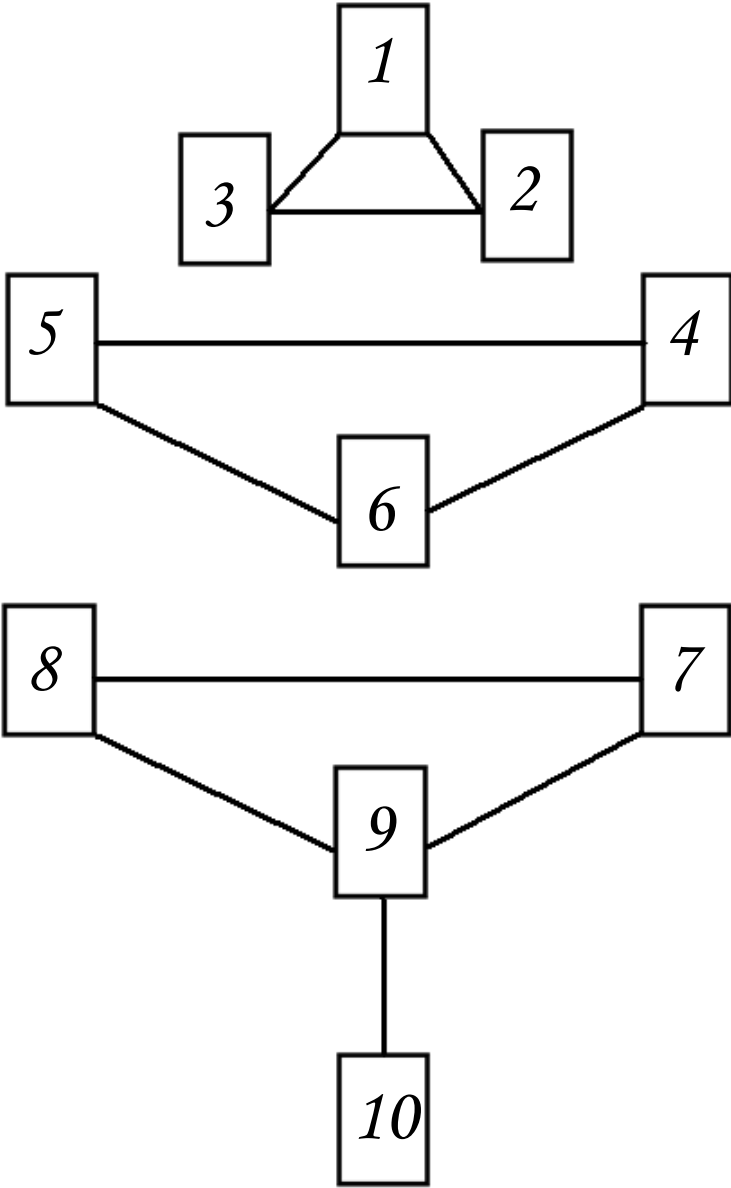

Mirror of a Relationship
Tarot Spread with
Interpretative Chart

1	2
3	4
5	6
7	8
9	10
11	12
13	14

Relationship	Card Numbers	Meaning
How the querent sees him/herself	1	
How the partner sees the querent	2	
How the querent sees the relationship	3	
How the partner sees it	4	
What the querent wants	5	
What the partner wants	6	
What the querent needs	7	
What the partner needs	8	
Influences acting in favor of the querent	9	
Influences acting against the partner	10	
Influences acting in favor of the querents partner	11	
Influences acting against the querents partner	12	
What the querent needs to do	13	
What the partner needs to do	14	

Traditional Tree of Life, including the Daath Pack, Tarot Spread with Interpretative Chart

The Tree of Life and Daath Pack are to be read in three stages, no more than once a year. The three stages consists of 41 cards total, meaning the 10 card Tree of life and the 7 card Daath pack, should be spread out in formation, without reshuffling. The Daath Pack can be placed next to each Tree, without spreading them out until the Tree it is dedicated to has been read. The stages are as follows:

Cycle One is the Past.

Cycle Two is the Present.

Cycle Three is the Future.

Each stage should be read accordingly, due to the Kabbalistic ideas that join the three pillars (verticals):

Cards 2, 4, 7

The right hand branch should be read with mercy/compassion.

Prior to any reading being completed, the Querent must choose a face, or court card that is a most accurate representative of him/herself. Write down the card, replace it in the deck, and reshuffle the deck until the querent and yourself is ready to deal the cards. Should the card reappear on the Tree of Life or in the Daath Pack, special attention should be paid to the location and timing of the card—Where is the card located? Is it in the Past, Present or Future?