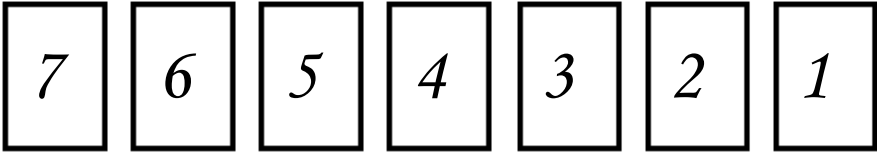

Relationship	Card Numbers	Meaning
How the querent sees him/herself	1	
How the partner sees the querent	2	
How the querent sees the relationship	3	
How the partner sees it	4	
What the querent wants	5	
What the partner wants	6	
What the querent needs	7	
What the partner needs	8	
Influences acting in favor of the querent	9	
Influences acting against the partner	10	
Influences acting in favor of the querents partner	11	
Influences acting against the querents partner	12	
What the querent needs to do	13	
What the partner needs to do	14	

Traditional Tree of Life, including the Daath Pack, Tarot Spread with Interpretative Chart