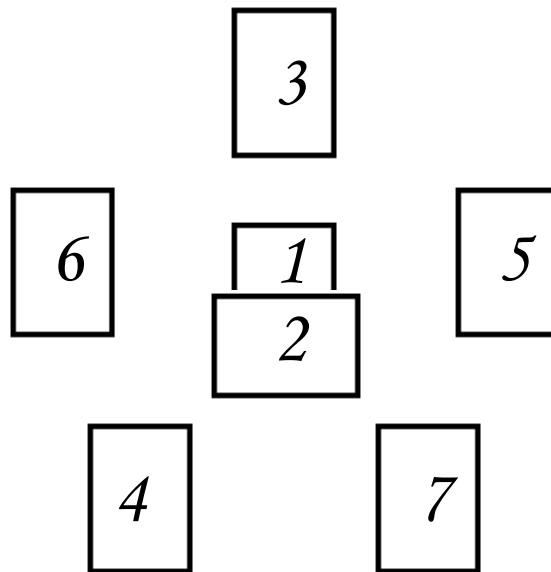

Earth Pentacle Spread

(Taurus)

Focus on work and labor, form, the nature of the matter, endurance, growth and sensation in the querents' life.