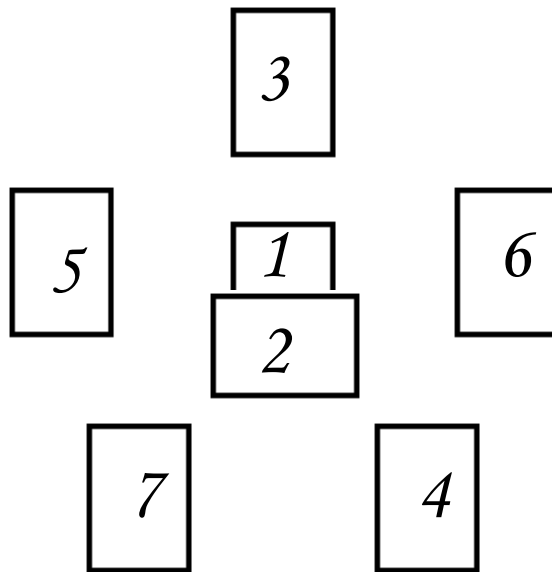

Fire Pentacle Spread
(Leo)

Focus on manhood, strife, passion, change, power, will, force, courage, anger, strength and purity in the querents' life.