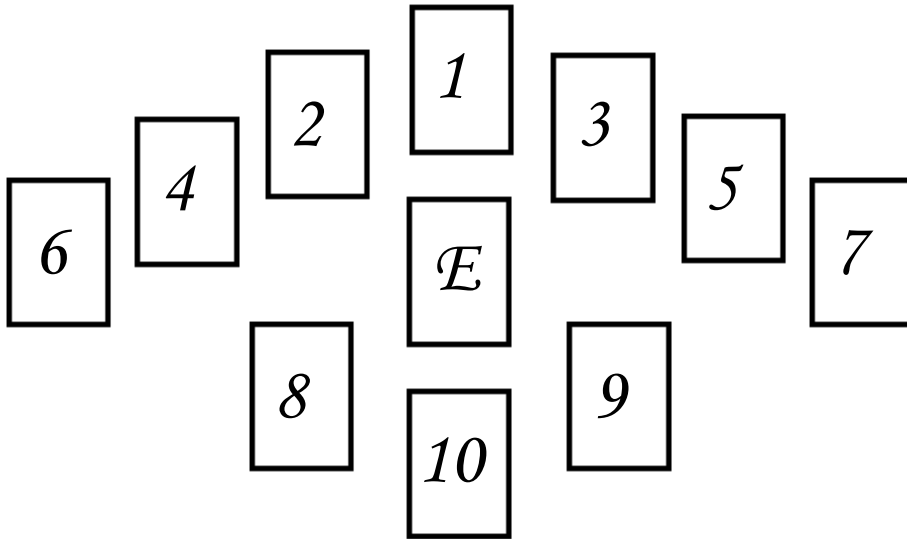

All Seeing Eye Tarot Spread with Interpretative Chart

Relationship	Card Numbers	Meaning
Current situations	1	
What works for you	2	
What works against you	3	
Known influences	4	
Unknown influences	5	
What you can change	6	
What you cannot change	7	
Worst that can happen	8	
Best that can happen	9	
What the outcome will be	10	
What you want to outcome to be	E