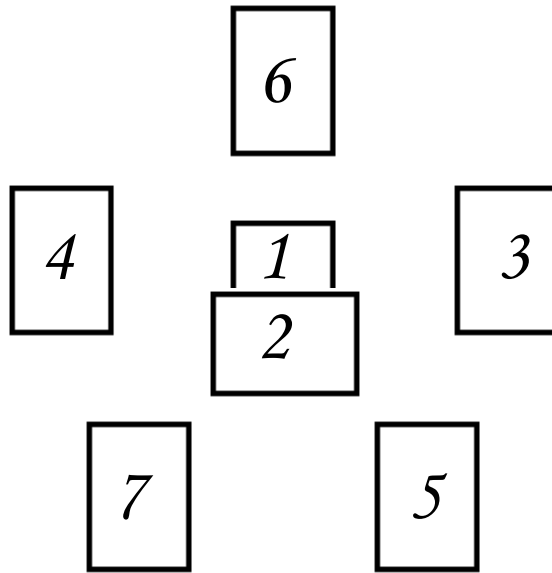

Air Pentacle Spread
(Aquarius)

Focus on inspiration and creation, pattern, breath, intellect, will, and subtlety in the querents' life.