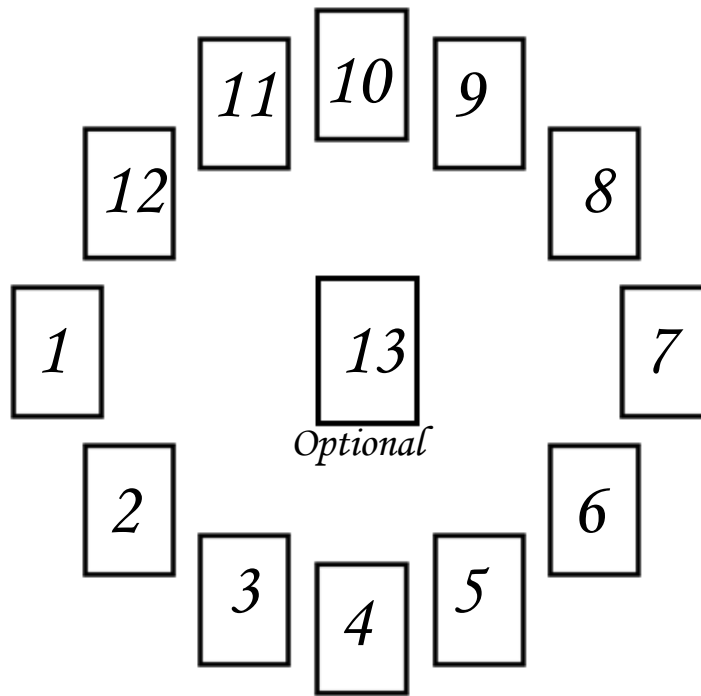

Twelve or Thirteen Card Zodiac-based Tarot Spread with Interpretative Chart

1. Aries (March 21-April 20)	7. Libra (September 21-Oct. 20)
2. Taurus (April 21-May 20)	8. Scorpio (October 21-Nov. 20)
3. Gemini (May 21-June 20)	9. Sagittarius (Nov. 21-Dec. 20)
4. Cancer (June 21-July 20)	10. Capricorn (Dec. 21-Jan. 20)
5. Leo (July 21-August 20)	11. Aquarius (Jan. 21-Feb. 20)
6. Virgo (August 21-Sept. 20)	12. Pisces (Feb. 21-March 20)