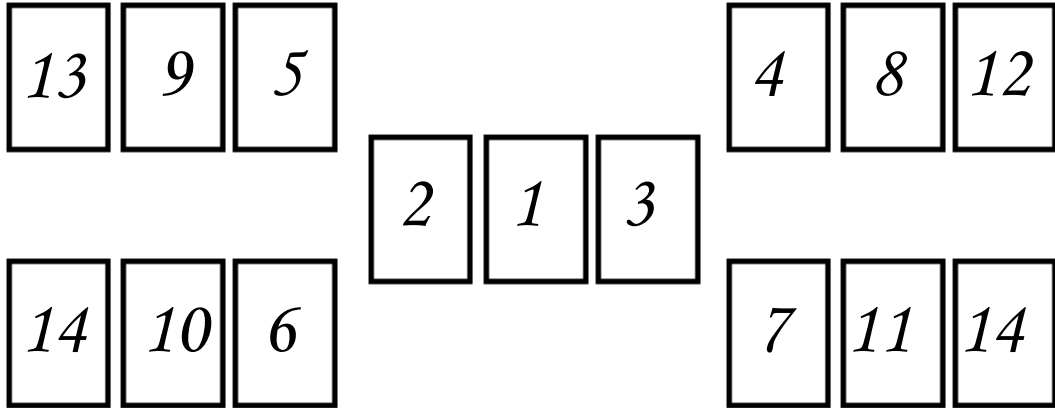

Golden Dawn Tarot Spread with Interpretative Chart

Relationship	Card Numbers	Meaning-is anything influenced by another card?
Querent	1	
	2	
	3	
Future Events	13 9 5 4 8 12	
Decision making and psychological basis	6 10 14	
Forces beyond the control of the querent. Also advice.	7 11 15