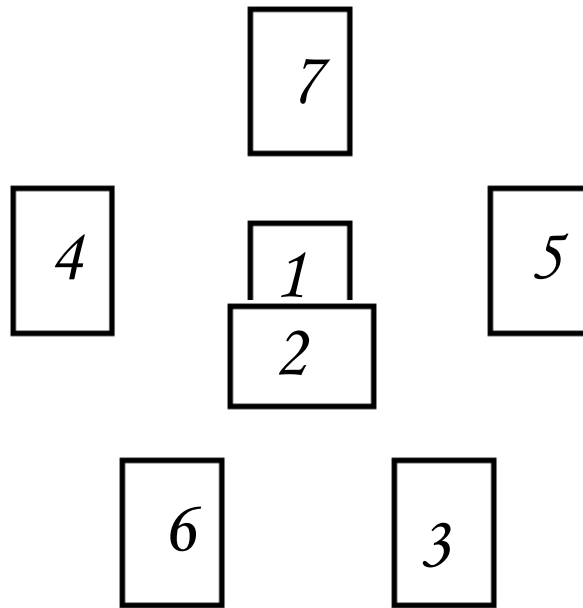

Five, Seven Card Elemental Pentacle Spreads

Querent may choose one or all elementals, however if all are chosen—then the Querent may only have this type of reading once a year.

Spirit Pentacle, or Fifth Element Spread

Focus on the immaterial and unknown forces at work in the querents' life.